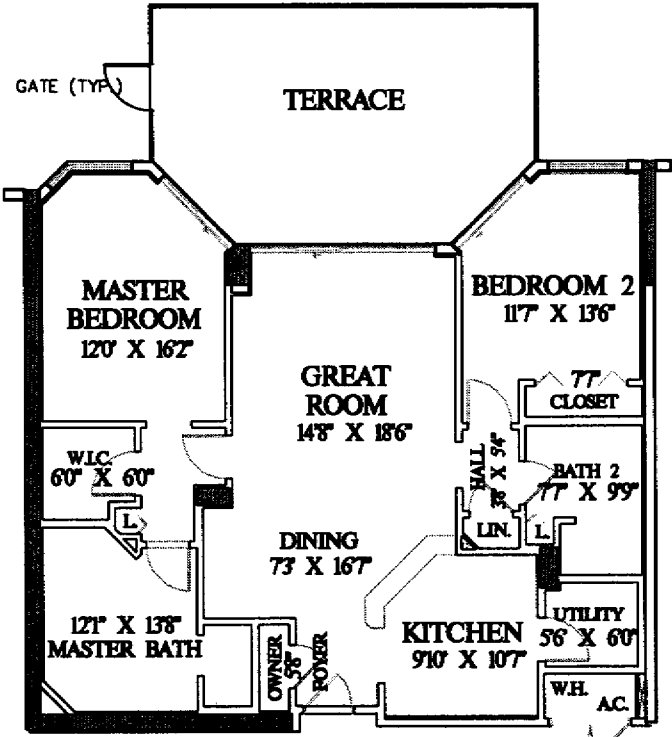

ST. LUCIA at Silver Shells, a condominium

[Browse St. Lucia Condos](#)

EAST GALLERY

LANAI UNIT A

(UNIT: 202)

2 BEDROOM / 2 BATH

ENCLOSED AREA	1,369 SQ. FT.
TERRACE AREA	364 SQ. FT.
TOTAL RESIDENCE	1,733 SQ. FT.

WEST GALLERY

LANAI UNIT A R

(UNIT: 205)

2 BEDROOM / 2 BATH

ENCLOSED AREA	1,369 SQ. FT.
TERRACE AREA	364 SQ. FT.
TOTAL RESIDENCE	1,733 SQ. FT.

LOBBY/LANAI (LEVEL 2)

NOTE: TERRACES ARE LIMITED COMMON ELEMENTS.