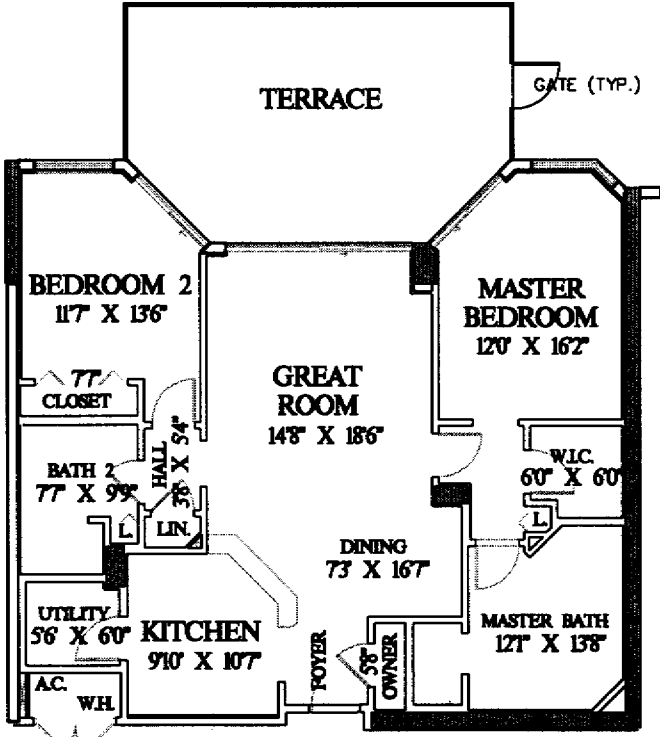

ST. LUCIA at Silver Shells, a condominium

[Browse St. Lucia Condos](#)

EAST GALLERY

LANAI UNIT A

(UNIT: 202)

2 BEDROOM / 2 BATH

ENCLOSED AREA	1,369 SQ. FT.
TERRACE AREA	364 SQ. FT.
TOTAL RESIDENCE	1,733 SQ. FT.

WEST GALLERY

LANAI UNIT A R

(UNIT: 205)

2 BEDROOM / 2 BATH

ENCLOSED AREA	1,369 SQ. FT.
TERRACE AREA	364 SQ. FT.
TOTAL RESIDENCE	1,733 SQ. FT.

LOBBY/LANAI (LEVEL 2)

NOTE: TERRACES ARE LIMITED COMMON ELEMENTS.