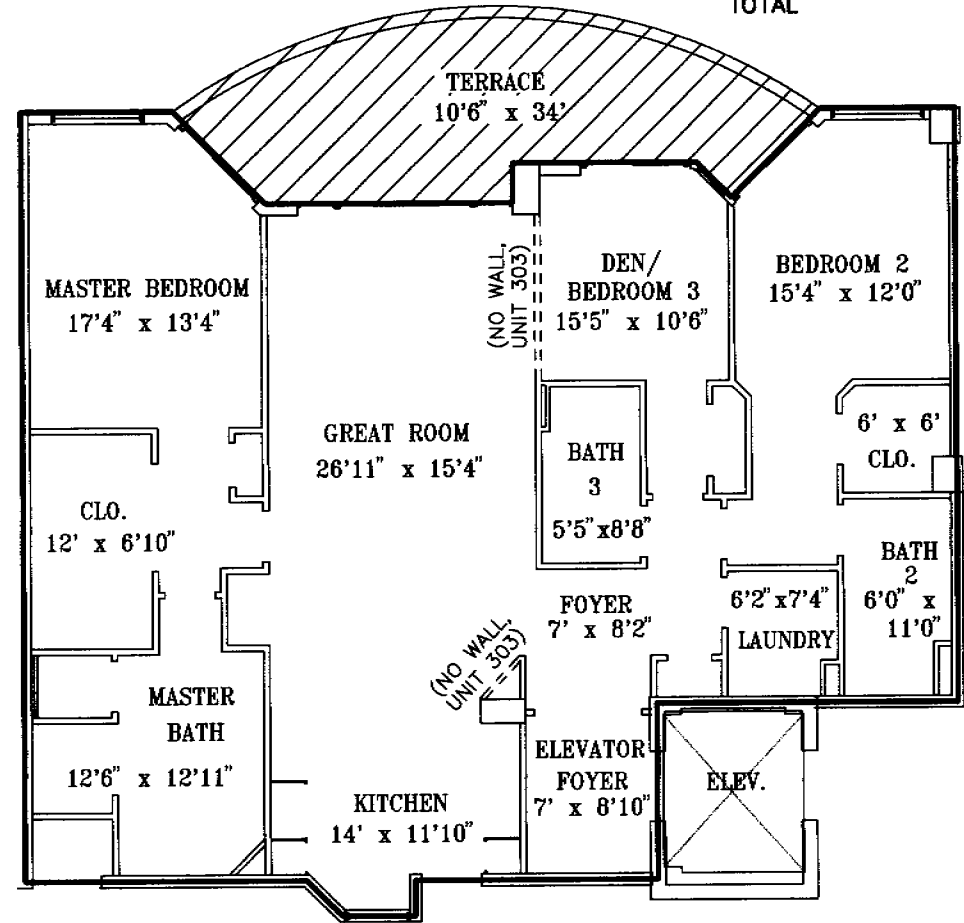

## UNIT A

3 BEDROOM 3 BATH  
 ENCLOSED AREA 1,970 S.F.  
 TERRACE AREA 284 S.F.  

---

 TOTAL 2,254 S.F.

## UNIT Ar (A reversed)

3 BEDROOM 3 BATH  
 ENCLOSED AREA 1,970 S.F.  
 TERRACE AREA 284 S.F.  

---

 TOTAL 2,254 S.F.

NOTE: BALCONIES/TERRACES ARE LIMITED COMMON ELEMENTS.