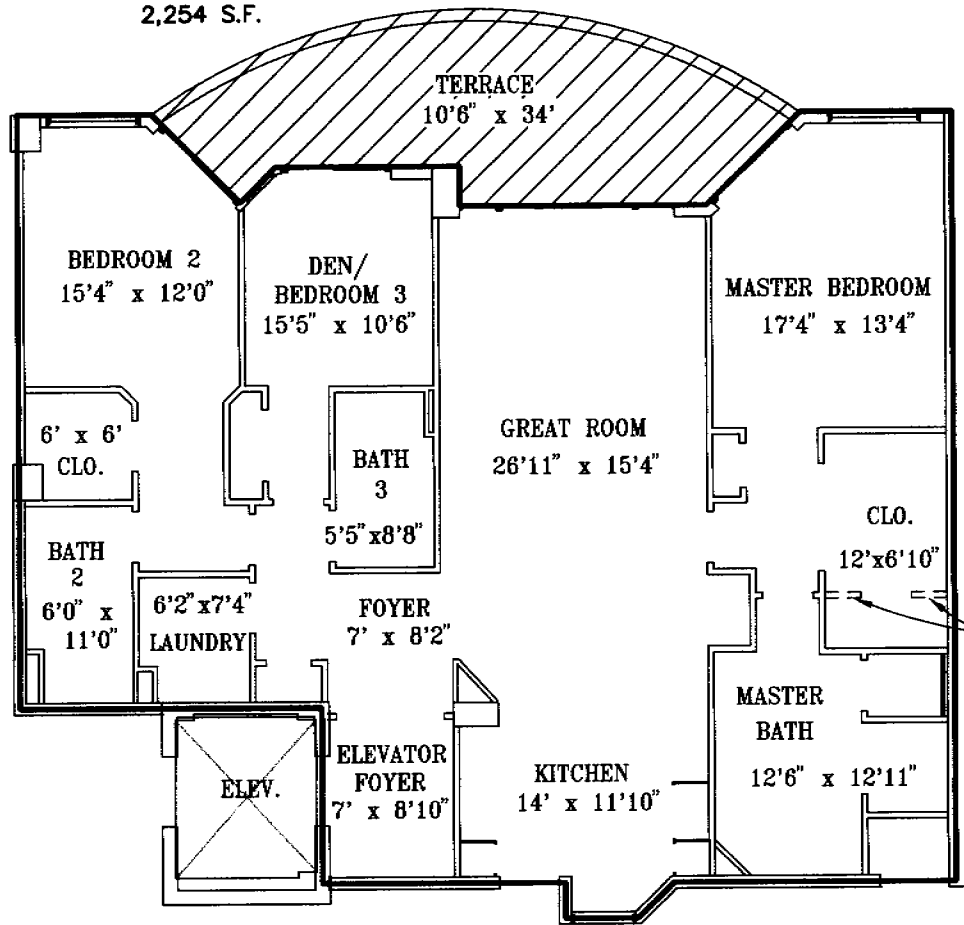

## UNIT A

3 BEDROOM 3 BATH  
 ENCLOSED AREA 1,970 S.F.  
 TERRACE AREA 284 S.F.  

---

 TOTAL 2,254 S.F.

## UNIT Ar (A reversed)

3 BEDROOM 3 BATH  
 ENCLOSED AREA 1,970 S.F.  
 TERRACE AREA 284 S.F.  

---

 TOTAL 2,254 S.F.

NOTE: BALCONIES/TERRACES ARE LIMITED COMMON ELEMENTS.