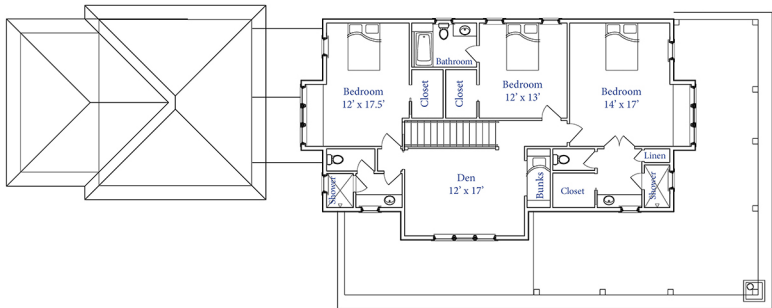

THE SAVANNAH

3,235 sq. ft. - Heated & Cooled | 735 sq. ft. - Covered Porches

4,070 sq. ft. Total Living Space

DESTIN CUSTOM
HOME BUILDERS

SECOND FLOOR