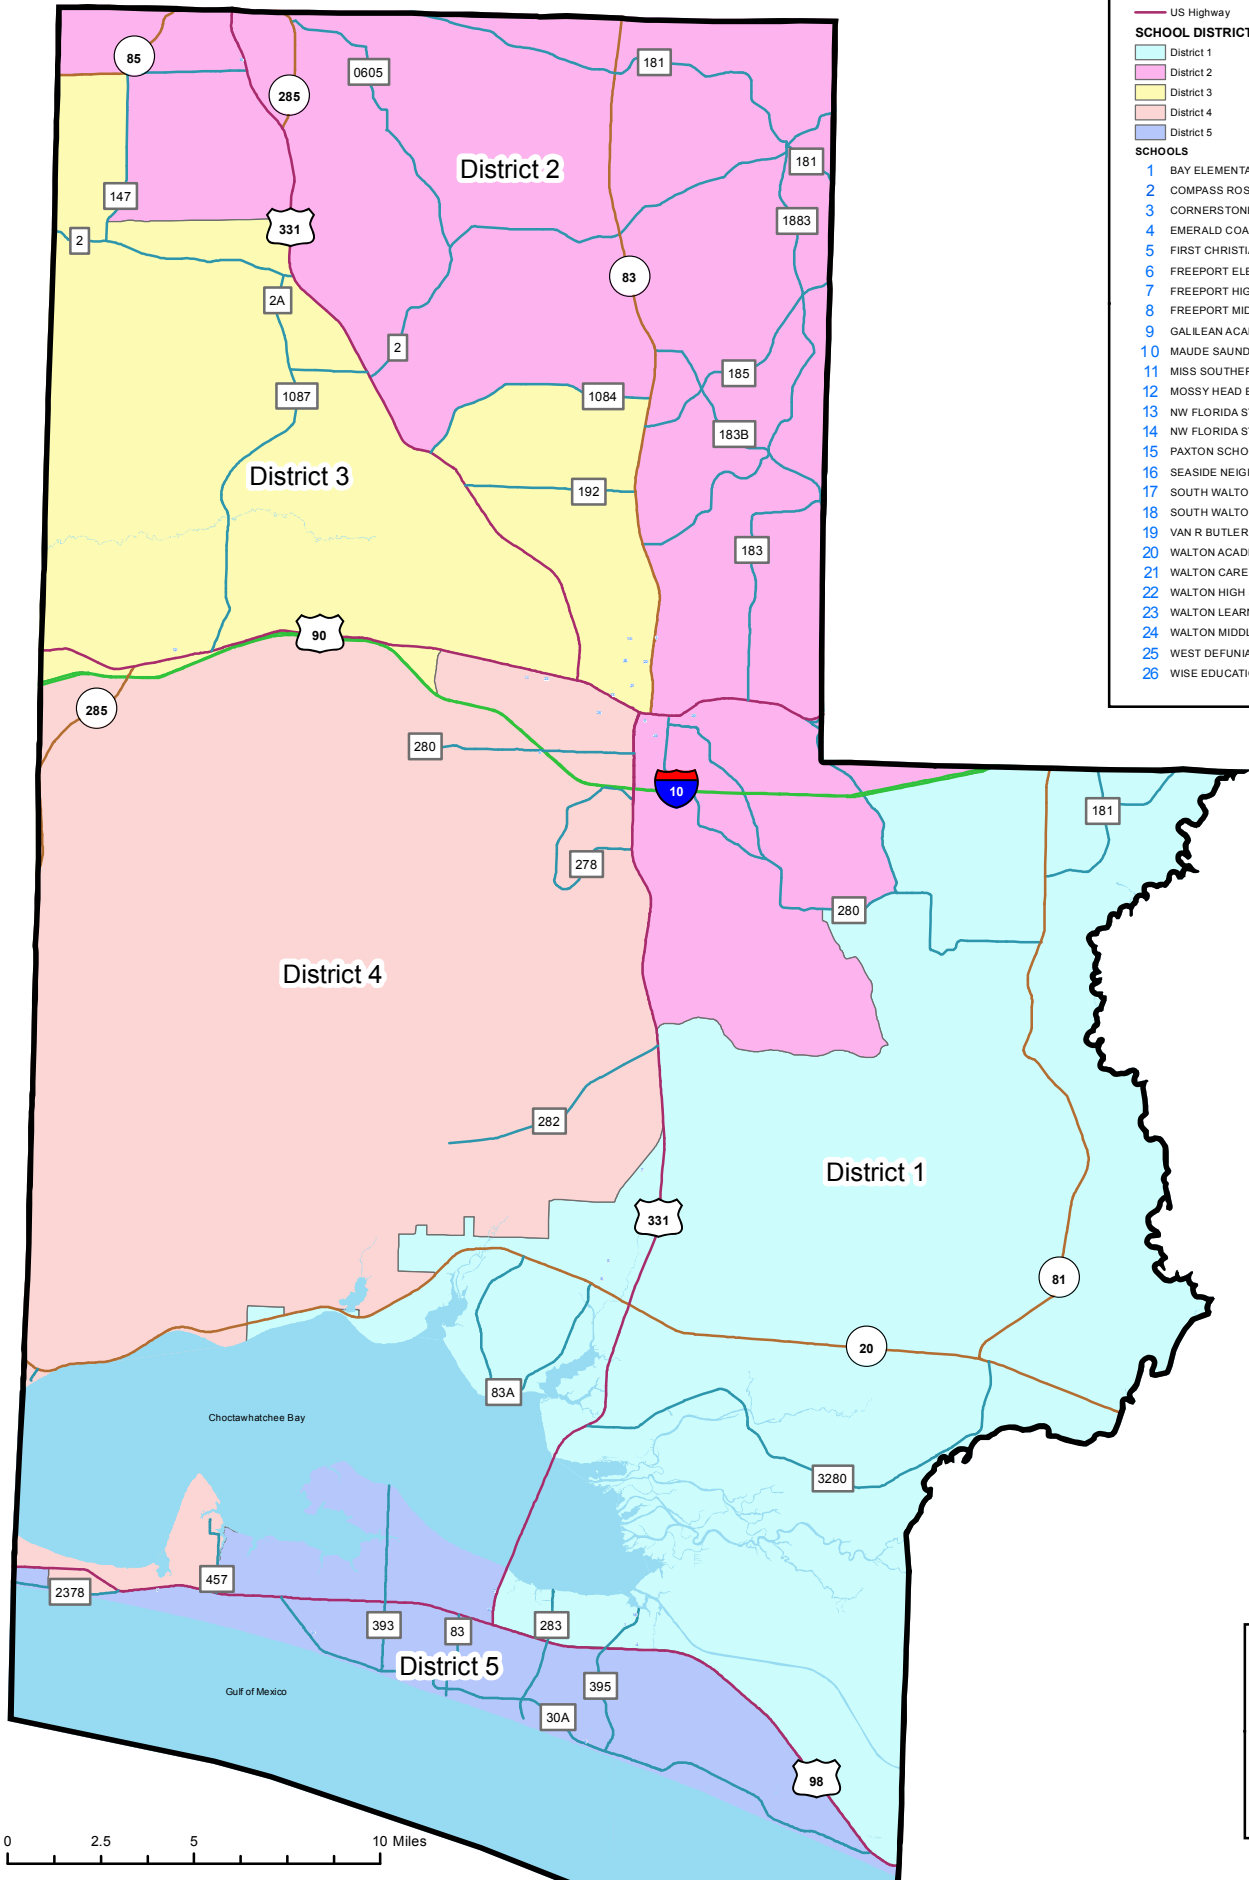

STREETS

- County Route
- Interstate Highway
- State Route
- US Highway

SCHOOL DISTRICTS

- District 1
- District 2
- District 3
- District 4
- District 5

SCHOOLS

- 1 BAY ELEMENTARY SCHOOL
- 2 COMPASS ROSE ACADEMY INC
- 3 CORNERSTONE CHURCH ACADEMY
- 4 EMERALD COAST MIDDLE SCHOOL
- 5 FIRST CHRISTIAN ACADEMY
- 6 FREEPORT ELEMENTARY SCHOOL
- 7 FREEPORT HIGH SCHOOL
- 8 FREEPORT MIDDLE SCHOOL
- 9 GALILEAN ACADEMY
- 10 MAUDE SAUNDERS ELEMENTARY SCHOOL
- 11 MISS SOUTHERN BELLE
- 12 MOSSY HEAD ELEMENTARY SCHOOL
- 13 NW FLORIDA STATE COLLEGE (CNC)
- 14 NW FLORIDA STATE COLLEGE S WALTON CENTER
- 15 PAXTON SCHOOL
- 16 SEASIDE NEIGHBORHOOD SCHOOL
- 17 SOUTH WALTON HIGH SCHOOL
- 18 SOUTH WALTON MONTESSORI ACADEMY
- 19 VAN R BUTLER ELEMENTARY SCHOOL
- 20 WALTON ACADEMY
- 21 WALTON CAREER DEVELOPMENT CENTER
- 22 WALTON HIGH SCHOOL
- 23 WALTON LEARNING CENTER
- 24 WALTON MIDDLE SCHOOL
- 25 WEST DEFUNIAK ELEMENTARY SCHOOL
- 26 WISE EDUCATION CENTER

School Districts

The GIS data is not a legal representation of the following district; any assumption of the legal status of this data is hereby disclaimed. Features are approximate, and are not necessarily accurate to mapping, surveying, or engineering standards.

Walton County GIS Department
Planning and Development Services Division
Project Name: 2012-11
Created By: WCEB Date: 04/11/2012